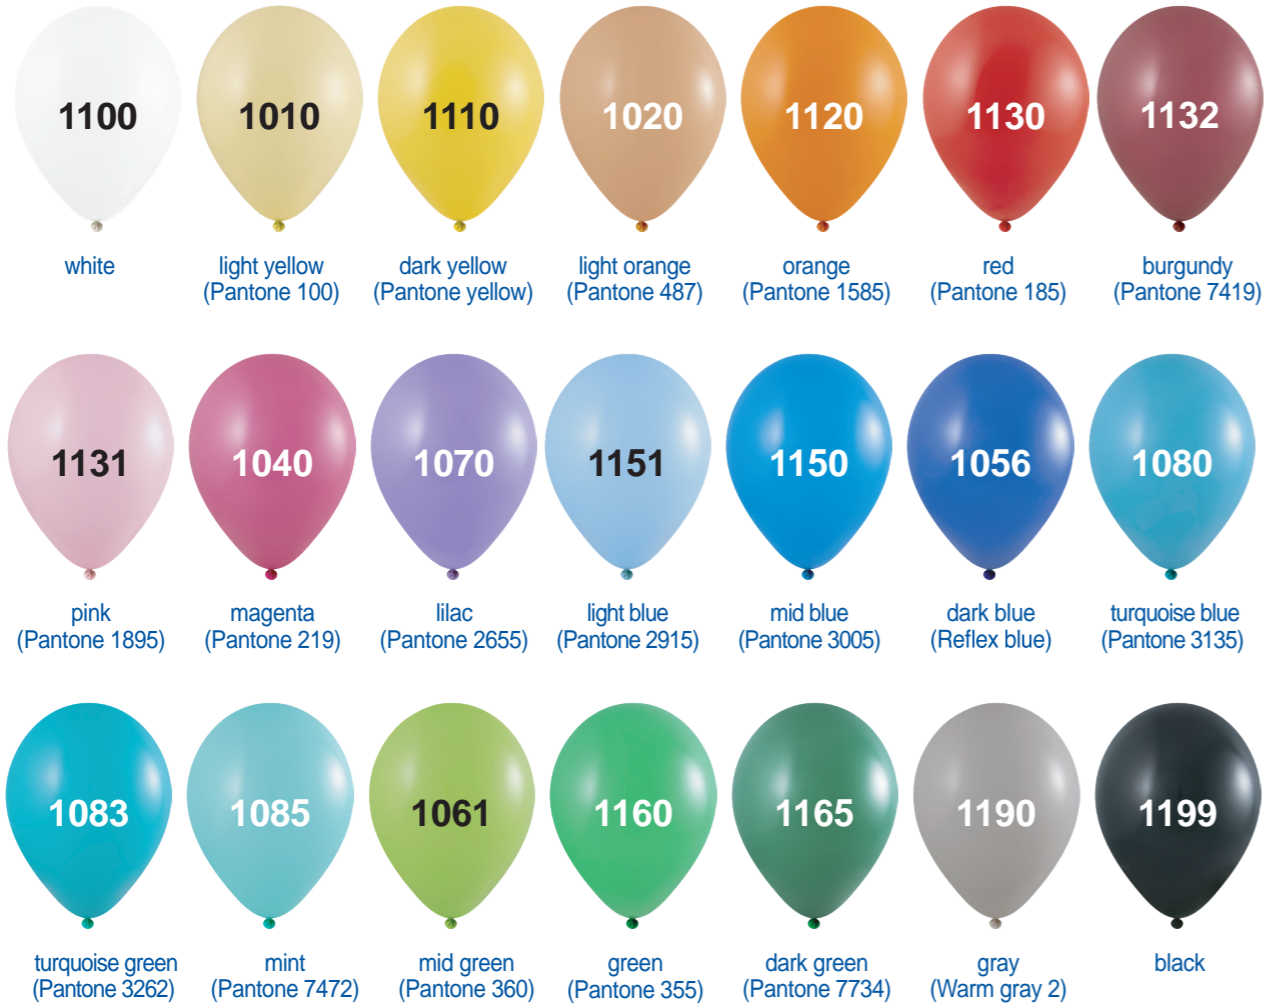

# COLOUR CHART BALLOONS

- ✓ The number of different balloon colours within one order does not affect the price.
- ✓ The Pantone colours for reference are approximate.
- ✓ Balloon size 75/85 is only available in the color numbers: 1100, 1110, 1120, 1130, 1131, 1040, 1070, 1151, 1150, 1056, 1061, 1160.
- ✓ Chrome colours are only available in size 90/100.
- ✓ Crystal colors are only available in size 85/95 cm
- ✓ Metallic and chrome balloons are not as flexible as standard balloons and therefore their size is smaller.

## Pastel

## Macaron