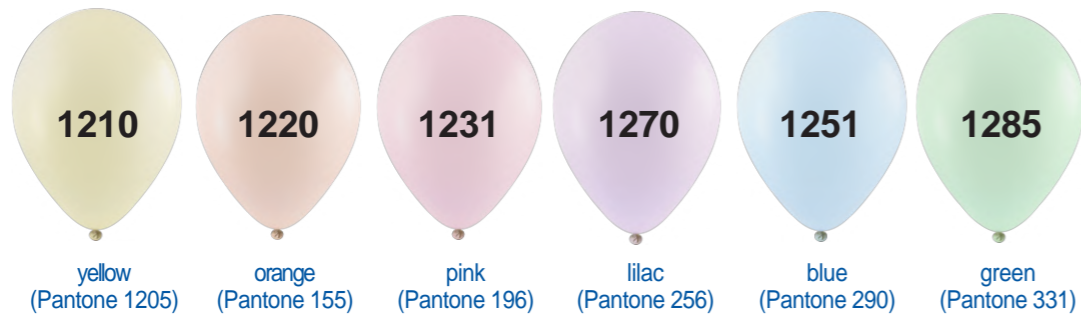

COLOUR CHART BALLOONS

- ✓ The number of different balloon colours within one order does not affect the price.
- ✓ The Pantone colours for reference are approximate.
- ✓ Balloon size 75/85 is only available in the color numbers: 1100, 1110, 1120, 1130, 1131, 1040, 1070, 1151, 1150, 1056, 1061, 1160.
- ✓ Chrome colours are only available in size 90/100.
- ✓ Crystal colors are only available in size 85/95 cm
- ✓ Metallic and chrome balloons are not as flexible as standard balloons and therefore their size is smaller.

Pastel

Macaron

Crystal

Metallic

Chrome

Heart shape balloons