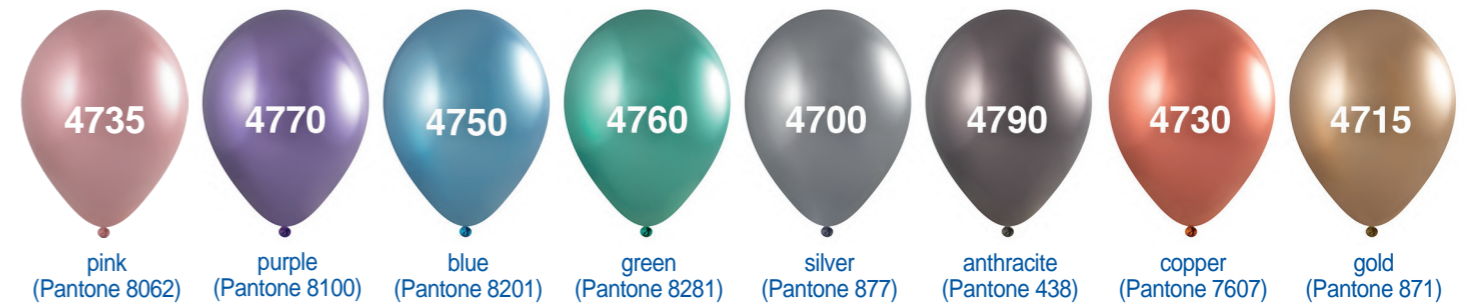

COLOUR CHART BALLOONS

- ✓ The number of different balloon colours within one order does not affect the price.
- ✓ The Pantone colours for reference are approximate.
- ✓ Balloon size 75/85 is only available in the color numbers: 1100, 1110, 1120, 1130, 1131, 1040, 1070, 1151, 1150, 1056, 1061, 1160.
- ✓ Chrome colours are only available in size 90/100.
- ✓ Crystal colors are only available in size 85/95 cm
- ✓ Metallic and chrome balloons are not as flexible as standard balloons and therefore their size is smaller.

Pastel

Macaron

Crystal

Metallic

Chrome

Heart shape balloons