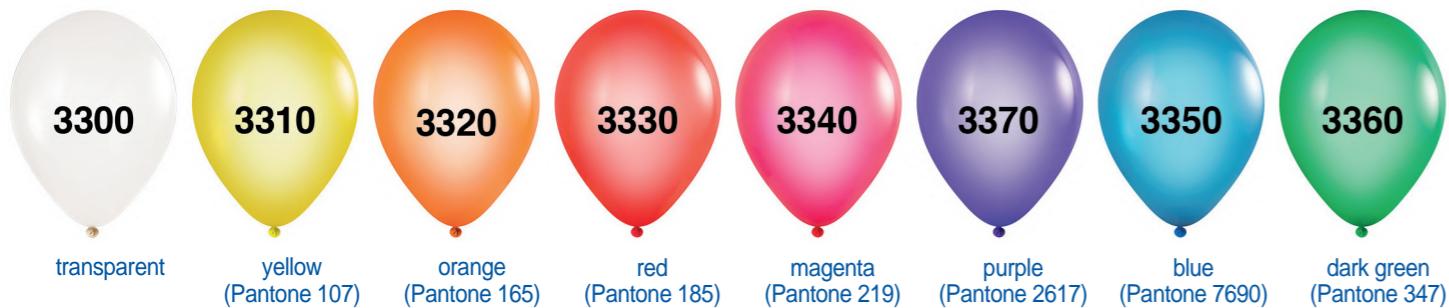

COLOUR CHART BALLOONS

- ✓ The number of different balloon colours within one order does not affect the price.
- ✓ The Pantone colours for reference are approximate.
- ✓ Balloon size 75/85 is only available in the color numbers: 1100, 1110, 1120, 1130, 1131, 1040, 1070, 1151, 1150, 1056, 1061, 1160.
- ✓ Chrome colours are only available in size 90/100.
- ✓ Crystal colors are only available in size 85/95 cm
- ✓ Metallic and chrome balloons are not as flexible as standard balloons and therefore their size is smaller.

Pastel

Macaron

Crystal

Metallic

Chrome

Heart shape balloons